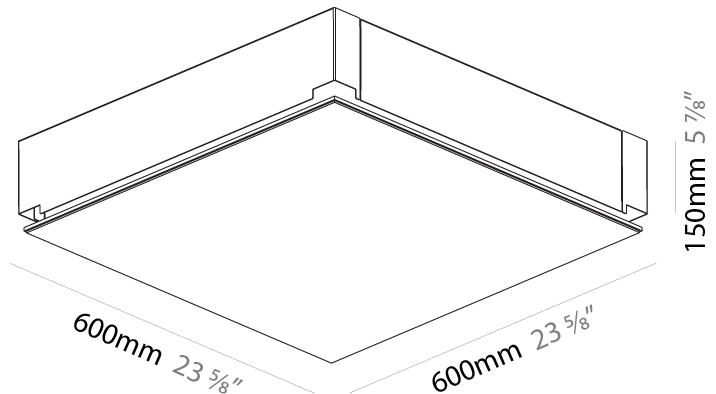

PHYSICAL

Shape: Square
Length (mm): 600
Length (in): 23 5/8
Width (mm): 600
Width (in): 23 5/8
Height (mm): 150
Height (in): 5 7/8
Ceiling Thickness (mm): 10 / 12.5 / 15 / 25 / 30
Ceiling Thickness (in): 3/8 or 1/2 or 9/16 or 1 or 1 3/16
Min. Recessing Depth (mm): 180
Min. Recessing Depth (in): 7 1/16
Light Distribution: Direct
Diffuser: PMMA - Opal
Fixture Finish: SSR / BKV / CWI / CRY / HAB / UFT / ITA / RUA / FTG / MYG / LOD / PUS / FRO / FUP / KIA / POP / BLS / SPG / MEY / GOH / GUM / CHC / COM / ABZ / JAG / OBR / MOS / ROR
Fixture Material: Aluminum
Cut-out Measurements: 635mm / 25" x 635mm / 25"
Upon Request: Unique Sizes Unique Ceiling Thickness Unique Mounting Depth Spot Inserts

ELECTRICAL

Lamp Type: LED (Zhaga Standard)
Input Wattage (W): 55
Total Output Wattage (W): 46
Dimming: Tri-Mode (Non-Dimming and Phase Dimming (120Vac only) and 0-10V Dimming)
Driver Included: Yes
Driver Location: Integrated
Driver Type: Constant Current - Universal
Driver Class: Class 2
Input Voltage (V): 120 - 277
Constant Current (MA): 350

LED

Color Temperature (°K): 3000 / 3500 / 4000
Max. Delivered Lumen (lm): 4350 / 4410 / 4500
CRI: >80 CRI
Efficiency (%): 65% (5mm Perspex)|65.10%
Lamp Life (hrs): 50000
Upon Request: RGB-W Tunable White Special Color Temperature CRI90

OPTICAL

RATINGS AND CERTIFICATIONS

Certified By: Certified for North American Standards
IP rating: IP20